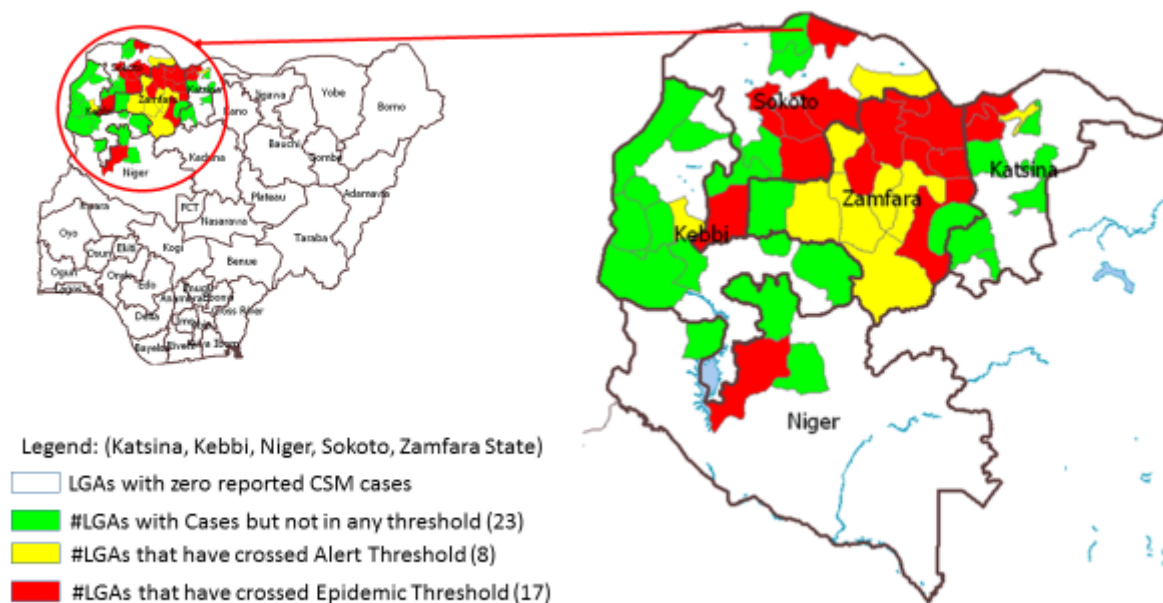

## CEREBROSPINAL MENINGITIS OUTBREAK IN NIGERIA

#### Highlights

- Meningitis outbreaks are currently reported in five States (Zamfara, Katsina, Kebbi, Niger and Sokoto) in Northwest and Northcentral zones of Nigeria
- The most common serotype is *Neisseria Meningitidis* serotype C (Nm C); 83% of samples tested
- As of 3<sup>rd</sup> April 2017, a total of 2,997 cases with 336 deaths have been reported with 146 of cases being laboratory confirmed.

#### Epi summary

- Total of 2,997 suspected cases with 336 deaths (CFR=11.2%) have been reported from 92 LGAs
- Zamfara, Katsina and Sokoto States account for about 93% of the cases reported
- A total of 146 positive cases confirmed by Pastorex and Culture; *Neisseria meningitides* serotype C being the most common serotype, accounting for 83% of cases.
- The most affected age group is 5-14 years of age.
- First report of suspected case began in week 50 of 2016 in Zamfara; cumulative of 15 Epid weeks
- Risk of international border transmission; Zurmi LGA in Zamfara State, Gada LGA in Sokoto State and Jibia LGA in Katsina State share borders with Niger Republic
- 500,000 doses of the AC-PS vaccine granted by the International Coordinating Group on Vaccine Provision (ICG) for reactive vaccination in Zamfara has arrived Nigeria.
- Reactive Vaccination has been re-scheduled for 5<sup>th</sup> – 9<sup>th</sup> April 2017 in Zamfara State, while Sokoto and Katsina's ICG requests being considered

## Spot map of CSM, Nigeria (week 01 to week 13)

Figure 1: LGAs in Alert/Epidemic Threshold using Cumulative Attack Rate from Week 1-13

Table 1: CSM summary by State as of 3rd April, 2017.

These numbers are subject to change due to ongoing reclassification, retrospective investigation and availability of laboratory results.